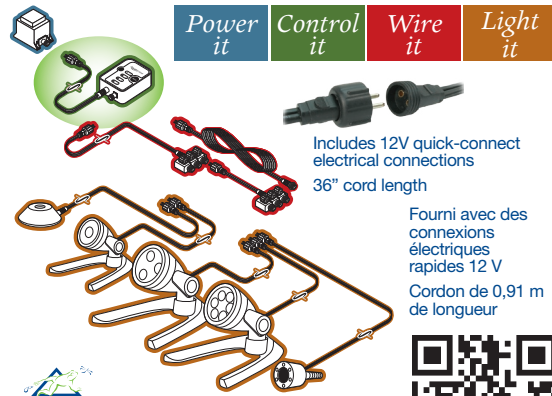

Aquascape®

GARDEN AND POND PHOTOCELL WITH DIGITAL TIMER

Power it Control it Wire it Light it

Includes 12V quick-connect electrical connections
36" cord length

Fourni avec des connexions électriques rapides 12 V
Cordon de 0,91 m de longueur

video on LED lights
vidéo sur LED lights

Aquascape®

©2014 Aquascape, Inc.
Made in China / Fabriqué en Chine
St. Charles, IL 60174 • Vaughan, ON L4K 5T2
All Worldwide Rights Reserved
Tous droits réservés mondialement

Item/Article #84039 • SGMMS 130810450-A1 130160

Aquascape® GARDEN AND POND PHOTOCELL WITH DIGITAL TIMER

Heat output / Chaleur déjaquée	LED Comparison Comparaison des DEL	
	LED	Halogen Halogène
Optimum performance Performance optimale	40,000 hours / heures	1,200 hours / heures
Lifetime cost to operate for 40,000 hours Coût total pour une consommation correspondant à une durée de vie de 40,000 h	$73	$723
	Low / faible	High / élevé

Aquascape®

GARDEN AND POND PHOTOCELL WITH DIGITAL TIMER

Control it

60W

Aquascape®

GARDEN AND POND PHOTOCELL WITH DIGITAL TIMER

Control it

60W

For pond and landscape applications

- Auto On at dusk /Off at dawn or 4-6-8 hour timer option
- Repeats programmed schedule daily
- Built-in memory setting in case of power loss

Pour bassins et aménagements paysagers

- Activation automatique à la tombée du jour/désactivation automatique au lever du jour ou option de minuterie 4-6-8 heures
- Programmation des répétitions quotidiennes
- Paramètres dans mémoire intégrée en cas de panne de courant

www.aquascapeinc.com

Control it

60W

Includes 12V quick-connect electrical connections
Fourni avec des connexions électriques rapides 12 V

Aquascape®

GARDEN AND POND PHOTOCELL WITH DIGITAL TIMER

Document Created by: Sikich Marketing & Public Relations

Document Creator Contact Information: Sikich Marketing & Public Relations 1415 W. Diehl Rd., Suite 400 Naperville, IL 60563 p 630.717.7515 f 630.566.8401	Document Designer:	Rick Byers	Client	Aquascape, Inc.
	Designer E-Mail:	rbyers@sikich.com	Client Contact	Flavio Ramirez
	Sikich Job Number:	130810450	Client Contact E-Mail	framirez@aquascapeinc.com
	Number of Colors	4/0	Client P.O. Number	130160
	Number of Pages	1	Client Job Description:	84039 Photocell w Digital Timer Pckg 11-13
	Flat Size (W x H)	25.9cm x 20.2cm	Folded Size (W x H x D)	8.2cm x 11.5cm x 4cm