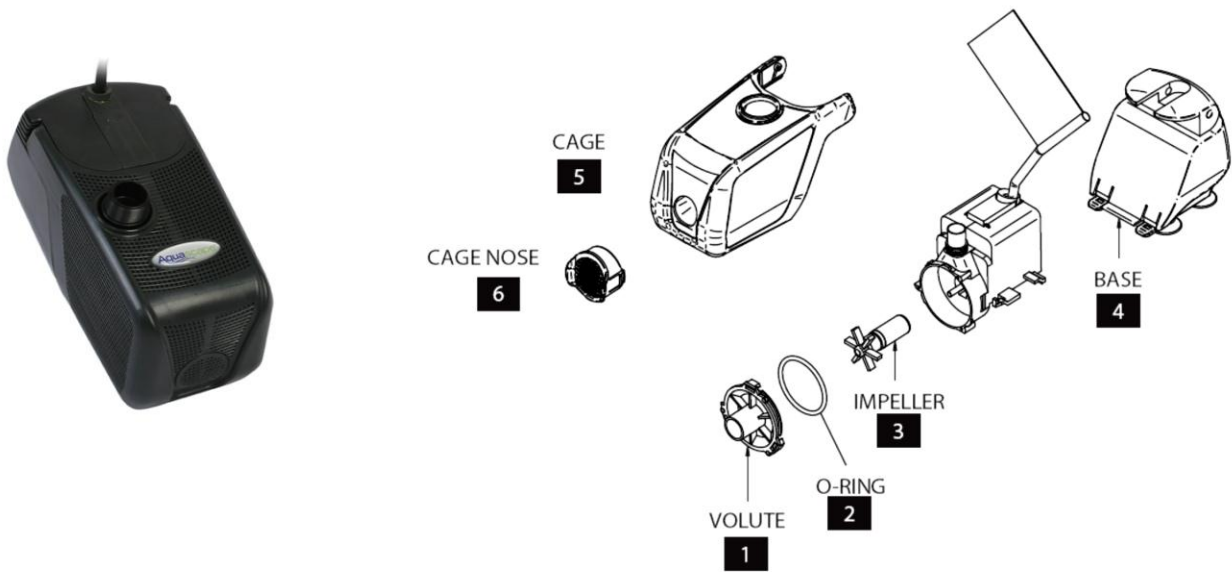

## Aquascape™ Statuary Pumps

Description	Replacement Part #	Quantity	MSRP
Statuary 75 gph Impeller	98497	1	\$ 5.98
Statuary 145 gph Impeller	98498	1	\$ 6.98
Statuary 210 gph Impeller	98499	1	\$ 7.98

# AquaScape™ Small Ultra™ Pumps

Ultra 350/500