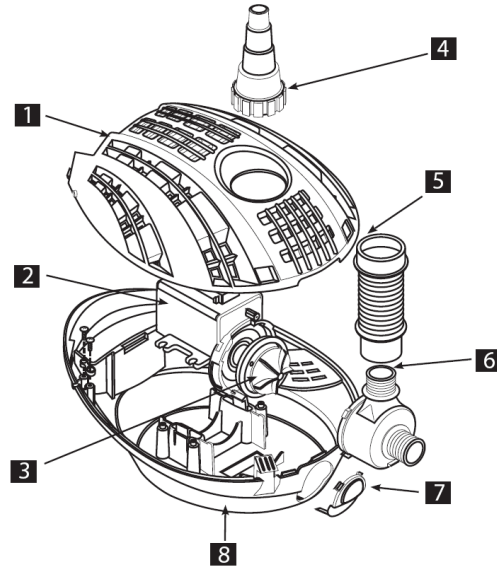

AquaScape™ AquaForce™ Pumps

Number	Description	Replacement Part #	Quantity	MSRP
1 and 8	AquaForce™ 1000 Shell	99608	1	$ 35.98
	AquaForce™ 1500 Shell	99608	1	$ 35.98
	AquaForce™ 2000 Shell	99608	1	$ 35.98
2	Pump Motor	n/a		
3	AquaForce™ 1000 Replacement Impeller	99603	1	$ 59.98
	AquaForce™ 1500 Replacement Impeller	99604	1	$ 69.98
	AquaForce™ 2000 Replacement Impeller	99605	1	$ 79.98
4	AquaForce™ 1000 Barbed Hose Tail	99080	1	$ 12.98
	AquaForce™ 1500 Barbed Hose Tail	99080	1	$ 12.98
	AquaForce™ 2000 Barbed Hose Tail	99080	1	$ 12.98
5	AquaForce™ 1000 Extendable Tube	99538	1	$ 8.98
	AquaForce™ 1500 Extendable Tube	99538	1	$ 8.98
	AquaForce™ 2000 Extendable Tube	99538	1	$ 8.98
6	AquaForce™ 1000 Volute	99607	1	$ 11.98
	AquaForce™ 1500 Volute	99607	1	$ 11.98
	AquaForce™ 2000 Volute	99607	1	$ 11.98
7	AquaForce™ 1000 Inlet Cover	99537	1	$ 5.98
	AquaForce™ 1500 Inlet Cover	99537	1	$ 5.98
	AquaForce™ 2000 Inlet Cover	99537	1	$ 5.98