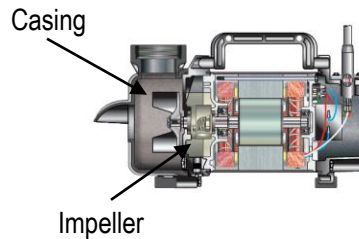

PL Series

Description	Replacement Part #	Quantity	MSRP
Tsurumi 2PU Replacement Impeller	29735	1	$ 49.99
Tsurumi 3PN Replacement Impeller	29739	1	$ 49.99
Tsurumi 4PN Replacement Impeller	29746	1	$ 49.99
Tsurumi 8PN Replacement Impeller	29749	1	$ 49.99
Tsurumi 12PN Replacement Impeller	30422	1	$ 89.99
Tsurumi 3PL Replacement Impeller	30320	1	$ 39.99
Tsurumi 5PL Replacement Impeller	30321	1	$ 44.99
Tsurumi 9PL Replacement Impeller	30322	1	$ 49.99
Tsurumi 2PU Replacement Casing	29736	1	$ 99.99
Tsurumi 3PN Replacement Casing	29740	1	$ 99.99
Tsurumi 4PN Replacement Casing	29740	1	$ 99.99
Tsurumi 8PN Replacement Casing	29740	1	$ 99.99
Tsurumi 12PN Replacement Casing	N/A	1	
Tsurumi 3PL Replacement Casing	30323	1	$ 119.99
Tsurumi 5PL Replacement Casing	30324	1	$ 129.99
Tsurumi 9PL Replacement Casing	30324	1	$ 129.99
Tsurumi 3PN Replacement Strainer	29744	1	$ 49.99
Tsurumi 4PN Replacement Strainer	29744	1	$ 49.99
Tsurumi 8PN Replacement Strainer	29744	1	$ 49.99
Tsurumi 2PU Replacement Oil Kit	30212	1	$ 25.98
Tsurumi 3PL Replacement Oil Kit	30212	1	$ 25.98
Tsurumi 5PL Replacement Oil Kit	30213	1	$ 29.98
Tsurumi 9PL Replacement Oil Kit	30213	1	$ 29.98
Tsurumi 3PN Replacement Oil Kit	30213	1	$ 29.98
Tsurumi 4PN Replacement Oil Kit	30213	1	$ 29.98
Tsurumi 8PN Replacement Oil Kit	30213	1	$ 29.98
Tsurumi 12PN Replacement Oil Kit	30213	1	$ 29.98