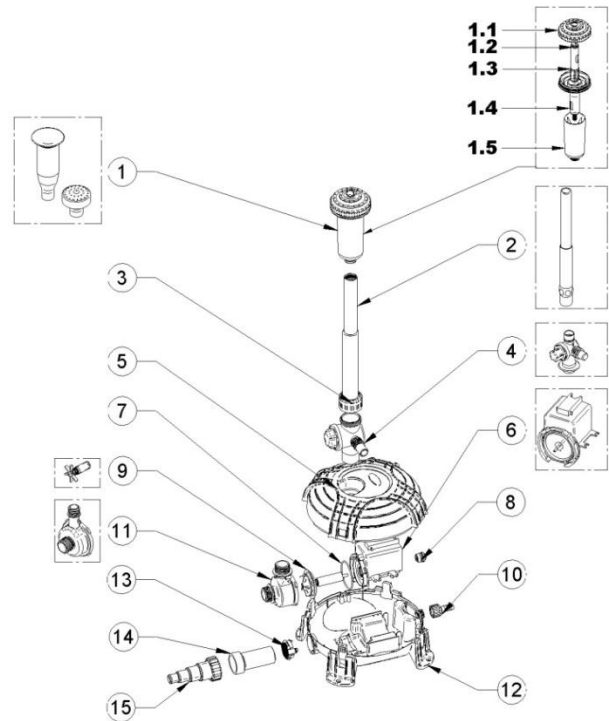

AquaScape™ AquaJet™ Pumps

Number	Description	Replacement Part #	Quantity	MSRP
1-4	AquaJet™ 600 Replacement Fountain Set	91002	1	$ 26.98
1.1-1.5 and 2-4	AquaJet™ 1000/1500 Replacement Fountain Set	91003	1	$ 28.98
5/10/12/13	AquaJet™ 600 Replacement Shell	91000	1	$ 77.98
	AquaJet™ 1000 Replacement Shell	91000	1	$ 77.98
	AquaJet™ 1500 Replacement Shell	91000	1	$ 77.98
6	AquaJet™ 600/1000/1500 Motor	n/a		
7/8/9	AquaJet™ 600 Replacement Impeller Kit*	98526	1	$ 19.98
	AquaJet™ 1000 Replacement Impeller Kit*	98527	1	$ 59.98
	AquaJet™ 1500 Replacement Impeller Kit*	98528	1	$ 59.98
11	AquaJet™ 600 Volute	99636	1	$ 2.98
	AquaJet™ 1000 Volute	99636	1	$ 2.98
	AquaJet™ 1500 Volute	99636	1	$ 2.98
14/15	AquaJet™ 600 Hosetail	91001	1	$ 35.98
	AquaJet™ 1000 Hosetail	91001	1	$ 35.98
	AquaJet™ 1500 Hosetail	91001	1	$ 35.98

*Impeller Kit contains bearing, o-ring, bearing tool, and impeller