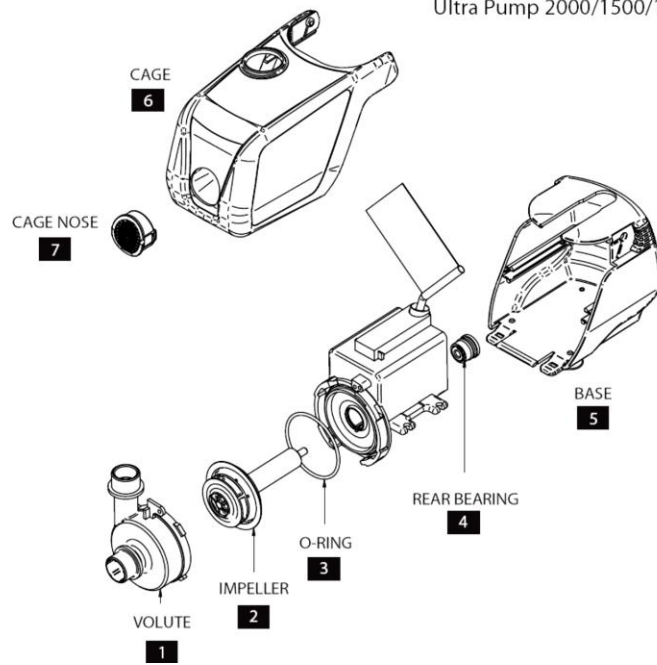

Ultra™ 750/1000/1500/2000

Number	Description	Replacement Part #	Quantity	MSRP
1	750 gph Volute	99636	1	$ 2.98
	1000 gph Volute	99636	1	$ 2.98
	1500 gph Volute	99636	1	$ 2.98
	2000 gph Volute	91004	1	$ 2.98
2.3.4	750 Impeller Kit*	98493	1	$ 39.98
	1000 Impeller Kit*	98494	1	$ 39.98
	1500 Impeller Kit*	98495	1	$ 49.98
	2000 Impeller Kit	98496	1	$ 59.98
5.6.7	750 Filter Cage**	98584	1	$ 19.98
	1000 Filter Cage**	98584	1	$ 19.98
	1000 Filter Cage**	98584	1	$ 19.98
	1500 Filter Cage**	98584	1	$ 19.98
	2000 Filter Cage**	98575	1	$ 29.98

* Impeller Kit includes impeller, o-ring, bearing, bearing tool.

** Filter cage includes, cage, base, and cage nose.