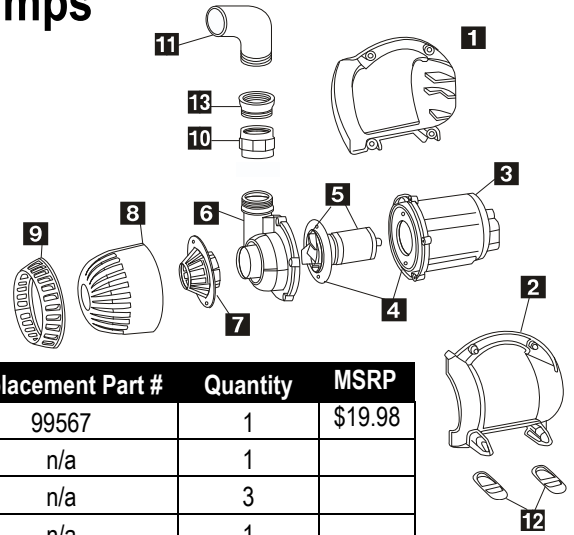

AquaScape™ AquaSurge™ Pumps

Number	Description	Replacement Part #	Quantity	MSRP
1 and 2	Right and Left handle	99567	1	$19.98
3	Pump body	n/a	1	
4	"O" ring pump boot	n/a	3	
5	Rotor assembly impeller	n/a	1	
6	Water chamber cover AS2000	99686	1	$22.98
	Water chamber cover AS3000	98934	1	$7.98
	Water chamber cover AS4000	98934	1	$7.98
	Water chamber cover AS5000	98934	1	$7.98
	Water chamber cover AS7000	98935	1	$10.98
7 and 8	Pump Filter AS2000	99568	1	$19.98
	Pump Filter AS3000	99568	1	$19.98
	Pump Filter AS4000	99568	1	$19.98
	Pump Filter AS5000	99568	1	$19.98
	Pump Filter AS7000	98733	1	$19.98
9	Filter Ring AS2000	99569	1	$5.98
	Filter Ring AS3000	99569	1	$5.98
	Filter Ring AS4000	99569	1	$5.98
	Filter Ring AS5000	99569	1	$5.98
	Filter Ring AS7000	98734	1	$5.98
10	Threaded coupler AS2000	99561	1	$4.98
	Threaded coupler AS3000	99561	1	$4.98
	Threaded coupler AS4000	99561	1	$4.98
	Threaded coupler AS5000	99561	1	$4.98
	Threaded coupler AS7000	98850	1	$5.98
11	90° Elbow AS2000	99562	1	$3.98
	90° Elbow AS3000	99562	1	$3.98
	90° Elbow AS4000	99562	1	$3.98
	90° Elbow AS5000	99562	1	$3.98
	90° Elbow AS7000	98851	1	$6.98
12	Rubber feet	n/a	2	
13	1"-1 1/2" reducing bushing*	99576	1	$2.98

*AquaSurge™ 2000 Only