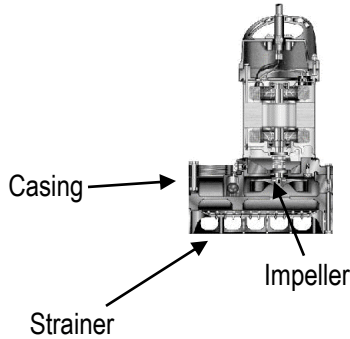

AquaScapePRO™ Tsurumi Pumps

PL Series

Description	Replacement Part #	Quantity	MSRP
Tsurumi 2PU Replacement Impeller	29735	1	$ 49.99
Tsurumi 3PN Replacement Impeller	29739	1	$ 49.99
Tsurumi 4PN Replacement Impeller	29746	1	$ 49.99
Tsurumi 8PN Replacement Impeller	29749	1	$ 49.99
Tsurumi 12PN Replacement Impeller	30422	1	$ 89.99
Tsurumi 3PL Replacement Impeller	30320	1	$ 39.99
Tsurumi 5PL Replacement Impeller	30321	1	$ 44.99
Tsurumi 9PL Replacement Impeller	30322	1	$ 49.99
Tsurumi 2PU Replacement Casing	29736	1	$ 99.99
Tsurumi 3PN Replacement Casing	29740	1	$ 99.99
Tsurumi 4PN Replacement Casing	29740	1	$ 99.99
Tsurumi 8PN Replacement Casing	29740	1	$ 99.99
Tsurumi 12PN Replacement Casing	N/A	1	
Tsurumi 3PL Replacement Casing	30323	1	$ 119.99
Tsurumi 5PL Replacement Casing	30324	1	$ 129.99
Tsurumi 9PL Replacement Casing	30324	1	$ 129.99
Tsurumi 3PN Replacement Strainer	29744	1	$ 49.99
Tsurumi 4PN Replacement Strainer	29744	1	$ 49.99
Tsurumi 8PN Replacement Strainer	29744	1	$ 49.99
Tsurumi 2PU Replacement Oil Kit	30212	1	$ 25.98
Tsurumi 3PL Replacement Oil Kit	30212	1	$ 25.98
Tsurumi 5PL Replacement Oil Kit	30213	1	$ 29.98
Tsurumi 9PL Replacement Oil Kit	30213	1	$ 29.98
Tsurumi 3PN Replacement Oil Kit	30213	1	$ 29.98
Tsurumi 4PN Replacement Oil Kit	30213	1	$ 29.98
Tsurumi 8PN Replacement Oil Kit	30213	1	$ 29.98
Tsurumi 12PN Replacement Oil Kit	30213	1	$ 29.98