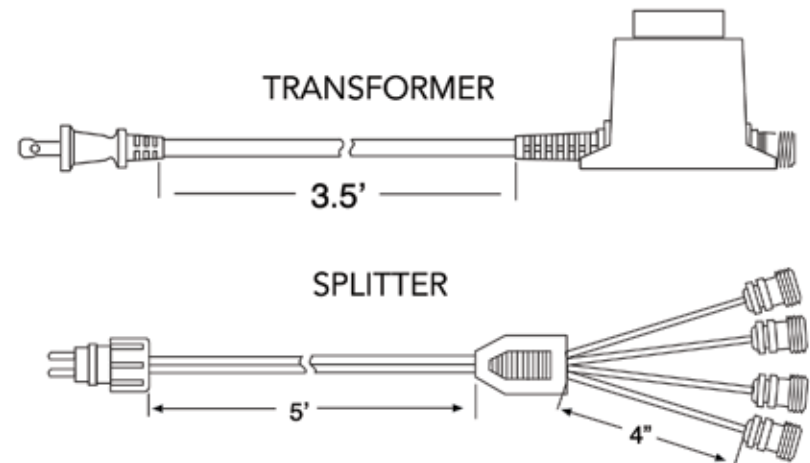

Warranty

All SOL LED lighting carries a one year warranty. This limited warranty is extended solely to the original purchaser commencing from the date of original purchase receipt. A misuse or abuse of this product voids the warranty. In case of warranty claims, the product should be returned to place of purchase accompanied by original receipt.