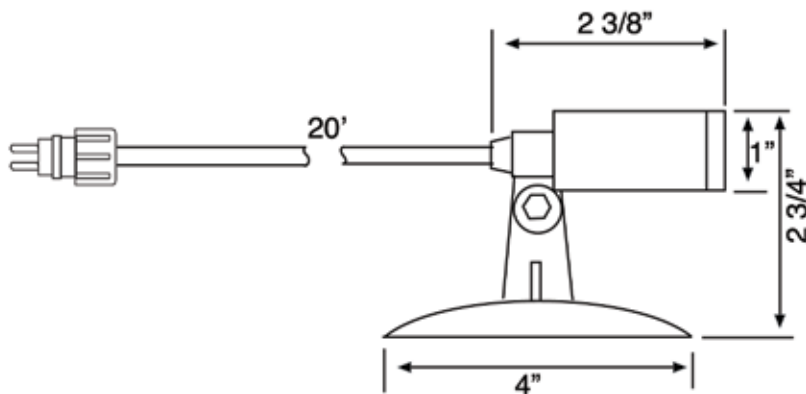

Outdoor LED Lighting SOLutions

SOL3WE

Operating Manual

Warm White Water Feature
& Landscape Lighting

1-877-80-PONDS
www.atlanticwatergardens.com

Compact LED Spotlight

Includes:

- 3watt compact high intensity spotlight with 20' power cord and quick connect plug
- Adjustable base
- Ground stake

Introduction

The Sol Compact LED Spotlight is the smallest and most powerful bullet style landscape light available. The anodized aluminum body houses a 3watt high power LED that has a life expectancy 5X greater than traditional submersible lights. The 3000 K (warm light) color blends seamlessly with halogen and other incandescent landscape lighting. The body and LED carry an IP68 rating for submersible installation.

Installation

For your convenience, the LED offers three different mounting options:

- Adjustable stand- for placement under waterfalls or highlighting areas in the streambed
- Ground stake- for use outside of the pond in conventional landscape applications.
- Nested- without stand or stake, among pond rocks.

It is recommended that lights be positioned facing away from viewers.

Once lights are installed, connect them to the transformer using the quick connect plug. If connecting light to an existing 12 volt system, remove the quick connect plug, strip and splice wires.