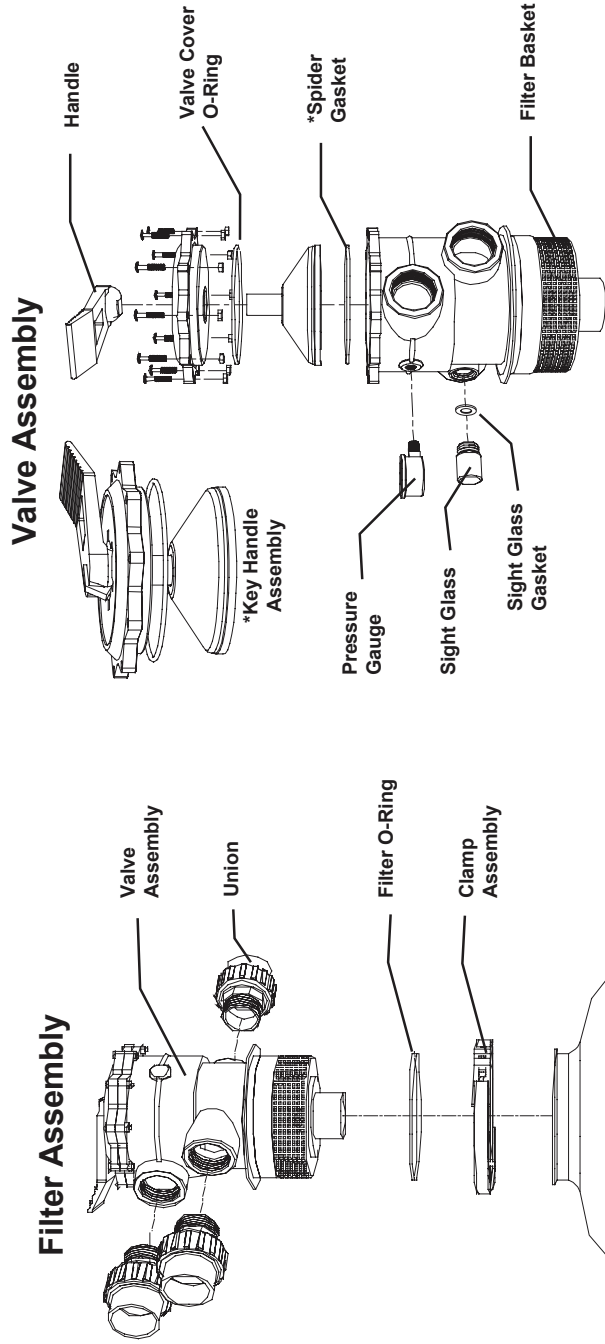

EVOLUTION BIO BEAD FILTER BREAKDOWN

Lateral Assembly

NOTE: Laterals, Valves, and Media are non Saleable items, if you should experience a problem with these items contact our customer service toll free at (800) 636-8866.