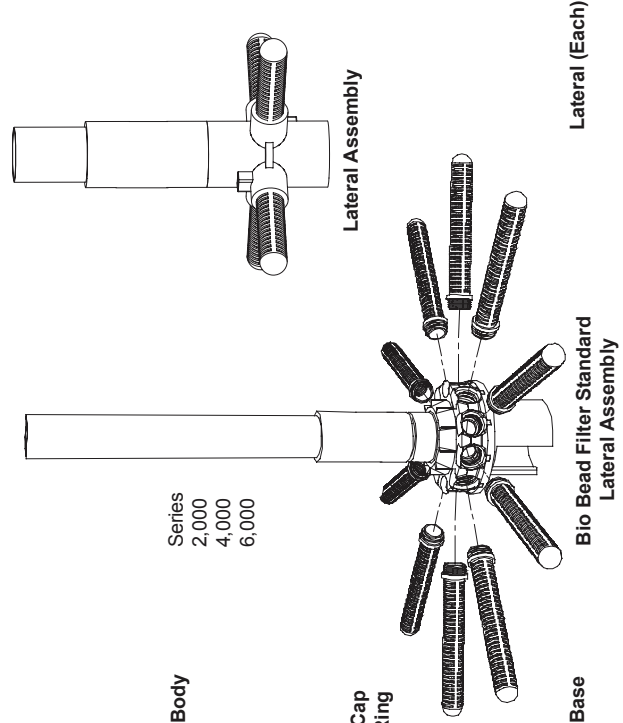

EVOLUTION BIO BEAD FILTER BREAKDOWN

Lateral Assembly

NOTE: Laterals, Valves, and Media are non Saleable items, if you should experience a problem with these items contact our customer service toll free at (800) 636-8866.