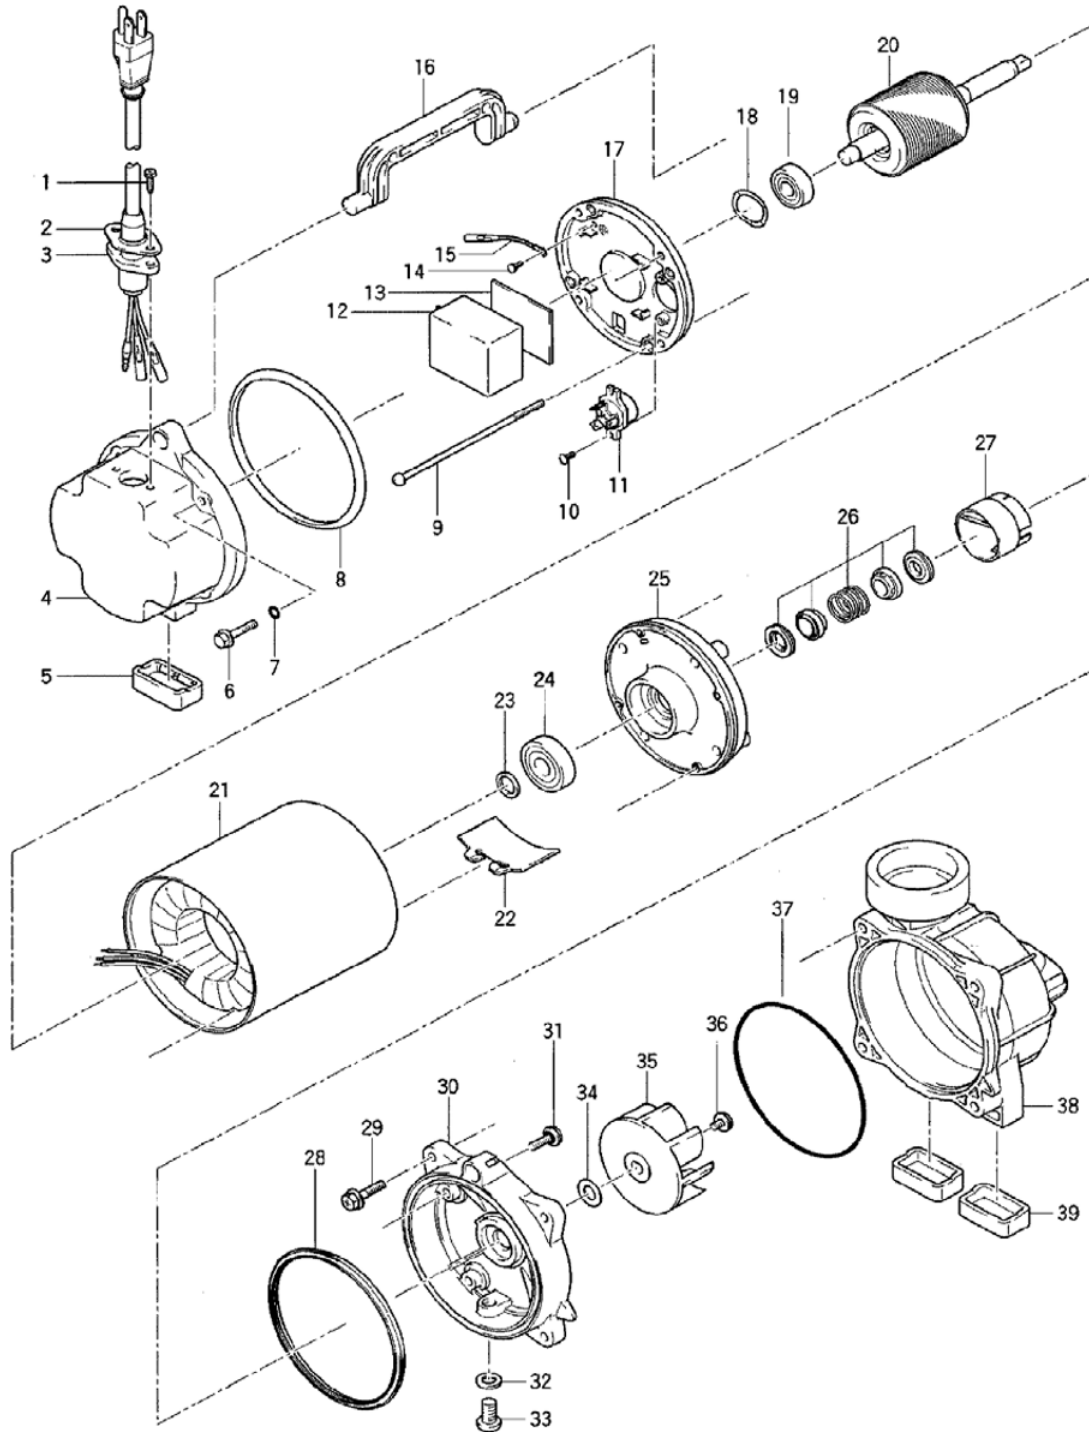

PARTS LIST		WATER FEATURE PUMP				7/26/2019
ITEM	PART No.	DESCRIPTION	QTY	SIZE	MATERIAL	NOTES

EXPLODED VIEW 9-PL

C-00000-1